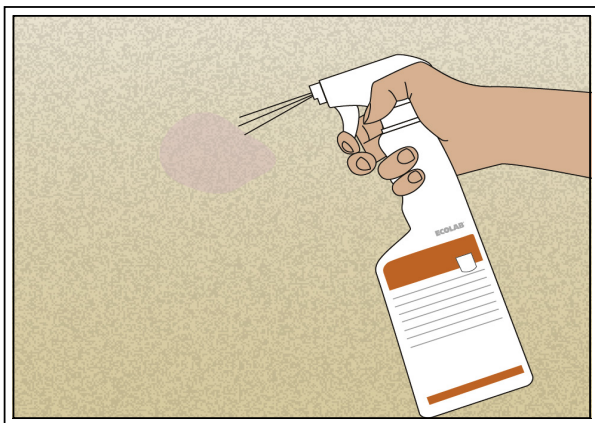

CARPET A SPOT AND STAIN REMOVER

Removal of spots and stains from textiles is part of a daily maintenance programme.

Carpet A is a reliable spot and stain remover which enables the removal of watersoluble soils such as fruit juices, cola, fresh coffee, tea and ice cream. Suitable for on all kinds of textiles carpets.

Carpet A removes stains rapidly penetrating deep into the fabric and protects textiles against reoccurring stains and thereby provides a sustainable impeccable visual effect.

Part No:	R110
Pack size:	6x 500 ml
Storage:	Store between 0-30 degrees in original closed container only.

OBS: For professional use only. Check the colour fastness and material compatibility in a hidden corner before you start cleaning.

INSTRUCTIONS FOR CARPET A SPOT AND STAIN REMOVER

Check hygiene plan and product label for detailed use information.

Wear suitable protective clothing when handling the product.

Apply Carpet A precisely and economically onto the spot.

Dab the surface from outward to inward with an absorbent and colourless cloth.
Let dry.